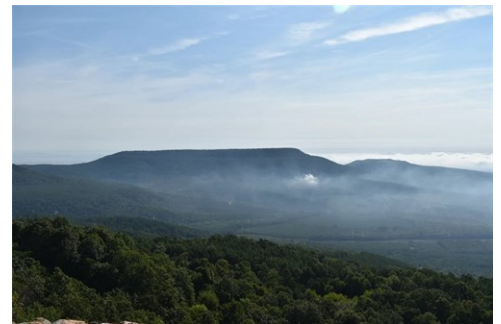

$ 7,168,000

Top of Spring Mtn, Dardanelle, AR 72834

- » MLS #: 1327508
- » Land | Lot: 1675 acres
- » More Info: TopofSpringMtn.IsForSale.com